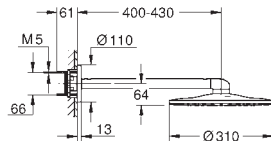

Rainshower SmartActive 310

Set de douche de tête 430 mm, 2 jets

constitué de :

douche de tête Rainshower SmartActive 310

2 jets :

GROHE PureRain, ActiveRain

Bras de douche horizontal 430 mm

GROHE DreamSpray : répartition uniforme du flux entre tous les diffuseurs

finition **GROHE Long-Life**

GROHE SpeedClean : le calcaire disparaît en un tour de main

Inner WaterGuide longévité maximale

Nécessite le corps encastré 26 483 ou 26 484 - à commander séparément

26 475 LS0 moon white 920,16

idem, douche de tête avec plaque de pulvérisation blanche

DOUCHES