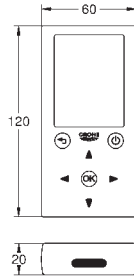

GROHE EUROCUBE E

Référence Finition Prix rec. (€) sans TVA

36 407 001 232,61

Télécommande

Pour tous les produits infra-rouge GROHE (one eye) à partir de 06/2015 et GROHE Blue Home jusqu'à 12/2018

monitoring

Données de consommation et d'utilisation
Cycles de désinfection thermique (robinets infrarouges)
Cycles de chasse d'eau automatique (robinets infrarouges)
Cycles de mode de nettoyage (GROHE Blue Home)
Capacité du filtre et de la bouteille de CO₂ (GROHE Blue Home)

configuration

Mode nettoyage on/off
Désinfection thermique (robinets infrarouges)
page de détection
Arrêt retardé (robinets infrarouges)
Chasse d'eau automatique (robinets infrarouges)
Capacité du filtre (GROHE Blue Home)

service

Sauvegarde et envoi du profil produit
reset des réglage sur les paramétrage d'usine
Détails de service
Mode démo
Codes erreur (GROHE Blue Home)
3 x 1.5 V DC (AAA)