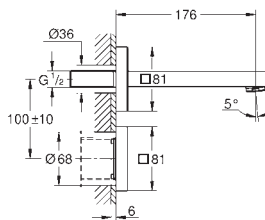

Eurocube E
Robinet infrarouge mural pour lavabo
sans mitigeur
avec capteur infrarouge pour la communication bidirectionnelle pour monitoring, configuration et entretien
pour eau froide ou prémitigée
avec transfo 100-230 V AC, 50-60 Hz, 6 V DC
GROHE Water Saving technologie d'économie d'eau
débit maximal (à 3 bar) : 5 l/min
Jet laminaire
7 préprogrammations:
rinçage automatique
désinfection thermique
mode de nettoyage
fonctions additionnelles et réglage précis via télécommande 36 407 001
set de finition
Pour utilisation avec Rapid SL 38 748 002 ou set à encastrer 36 264 001
marquage de conformité CE
classe de bruit I conforme à DIN 4109
pression minimale recommandée 1.0 bar