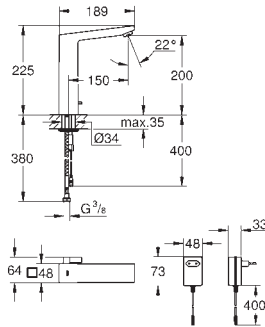

Référence Finition Prix rec. (€) sans TVA

36 440 000 chromé 1 025,32

Eurocube E
Robinet infrarouge pour lavabo 1/2"
avec mitigeur et limiteur de température ajustable
avec capteur infrarouge pour la communication bidirectionnelle pour monitoring, configuration et entretien
avec transfo 100-230 V AC, 50-60 Hz, 6 V DC
finition **GROHE Long-Life**
GROHE Water Saving technologie d'économie d'eau
débit maximal (à 3 bar) : 5 l/min
Jet laminaire
flexible(s) de raccordement souple(s)
clapets anti-retour
filtres intégrés
avec électrovanne magnétique
GROHE FastFixation
7 préprogrammations:
rinçage automatique
désinfection thermique
mode de nettoyage
fonctions additionnelles et réglage précis via télécommande 36 407 001
marquage de conformité CE
classe de bruit I conforme à DIN 4109
protection robinetterie de type IP 59K
pression minimale recommandée 1.0 bar

36 441 000 chromé 989,97
36 441 DC0 supersteel 1 286,96
36 441 AL0 brushed hard graphite 1 484,95