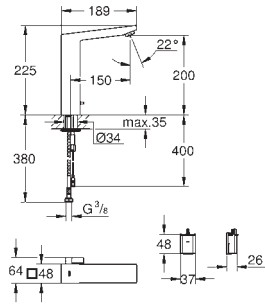

Eurocube E
Robinet infrarouge pour lavabo 1/2"
avec mitigeur et limiteur de température ajustable
avec capteur infrarouge pour la communication bidirectionnelle pour monitoring, configuration et entretien
pile lithium 6V, type CR-P2
durée de vie de la batterie: approx. 7 ans (150 utilisations/jour)
finition **GROHE Long-Life**
GROHE Water Saving technologie d'économie d'eau
débit maximal (à 3 bar) : 5 l/min
Jet laminaire
flexible(s) de raccordement souple(s)
clapets anti-retour
filtres intégrés
avec électrovanne magnétique
batterie externe
GROHE FastFixation
voyant indicateur pile déchargée
7 préprogrammations:
rinçage automatique
désinfection thermique
mode de nettoyage
fonctions additionnelles et réglage précis via télécommande 36 407 001
marquage de conformité CE
classe de bruit I conforme à DIN 4109
protection robinetterie de type IP 59K
pression minimale recommandée 1.0 bar
GROHE Water Saving technologie d'économie d'eau
débit maximal (à 3 bar) : 5 l/min
Jet laminaire

36 442 000 chromé 1 113,71