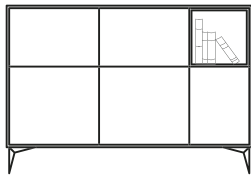

Sideboards – four classics in a new design In a modern and casual interpretation, the look of the new sideboards reminds of kitchen furniture. This makes them ideally suited for the flowing transition between kitchen and living room. The expressive pieces of furniture offer storage space and simply look beautiful. They are available in various designs with different feet. There are four fixed module plans with article numbers that can only be ordered in the compositions shown in one continuous colour. Available finishes are our PerfectSense® UV-lacquer as well as matt lacquer which is water-based and therefore very sustainable. The feet and the colours and fronts available for these four sideboards are freely selectable.

Sideboards – quatre classiques au nouveau design Interprété de manière moderne et décontractée, l'aspect des nouveaux sideboards rappelle celui des meubles de cuisine. Ils sont donc parfaitement adaptés à la transition en douceur entre la cuisine et le salon. Ces meubles expressifs offrent un espace de rangement et sont tout simplement beaux. Ils existent en plusieurs versions avec des pieds différents. Il existe quatre planifications fixes avec des numéros d'article qui peuvent être commandés dans une couleur continue selon les combinaisons déterminées. Disponible en laque UV avec PerfectSense® et en laque mate, fabriquée à base d'eau et donc particulièrement durable. Vous avez libre choix des pieds ainsi que des couleurs et des façades disponibles pour ces quatre sideboards.

La credenza: quattro classici dal nuovo design L'estetica moderna e leggera delle nuove dispense è quella dei mobili da cucina. È per questo che si prestano a collegare in modo ottimale la cucina con la zona living. Questi mobili pieni di espressività offrono tanto spazio e sono semplicemente belli. Sono disponibili in varie versioni con diversi piedini. Quattro composizioni, disponibili esclusivamente nelle composizioni qui raffigurate con il rispettivo codice articolo, integralmente in un colore. Con laccatura UV PerfectSense® e laccate opache con vernici idrosolubili, quindi particolarmente sostenibili. A scelta sono i piedini come anche i colori di finitura e di anta previsti per queste quattro credenze.

Sideboards – vier klassieker in een nieuw design De nieuwe dressoirs hebben een moderne en ongedwongen uitstraling en doen denken aan keukenmeubelen. Daardoor zijn ze bij uitstek geschikt voor de vloeiende overgang tussen keuken en woonruimte. De expressieve meubelstukken bieden opbergruimte en zien er gewoon mooi uit. Ze zijn verkrijgbaar in diverse uitvoeringen met verschillende voeten. Er zijn vier vaste moduleplannen met artikelnummers die alleen in de afgebeelde samenstellingen in één doorlopende kleur kunnen worden besteld. In UV-lak met PerfectSense® en als matte lak, die wordt geproduceerd op een water basis en is daarom bijzonder duurzaam. Zowel de poten als de kleuren en fronten van deze vier dressoirs zijn vrij te kiezen.